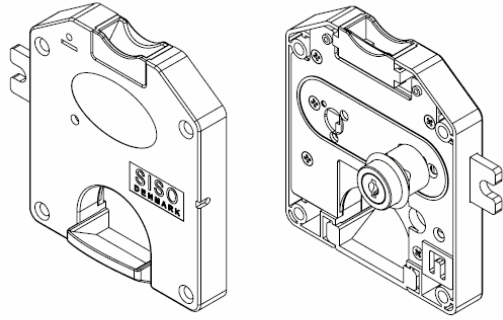

PRODUCT SHEET

Description

Coin Lock F/10 DKK,W/MIC System #01,CPL,LH, Snake SISO Metal
Keys, Black Plastic Body, Coin Entrance & Exit All Blue
Plastic, W/SISO Logo on Lock Body, w/Chrome Plated Rosette

SISO A/S
Mileparken 11
DK-2740 Skovlunde
Denmark
Phone: +45 45 830 900
Fax: +45 45 830 444
E-mail: siso@siso.dk
Web: www.siso.dk

Item number

14.60.271-1

Units	Box	Carton	HS Code	Barcode
Pcs.	6	48	8301300000	 5 704866 052023

LEFT HAND