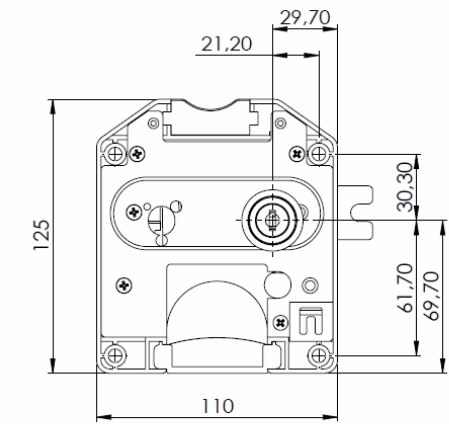

PRODUCT SHEET

Description

Coin Lock F/10 DKK,W/MIC System #01,CPL,LH, Snake SISO Metal
Keys, Black Plastic Body, Coin Entrance & Exit All Blue
Plastic, W/SISO Logo on Lock Body, w/Chrome Plated Rosette

SISO A/S
Mileparken 11
DK-2740 Skovlunde
Denmark
Phone: +45 45 830 900
Fax: +45 45 830 444
E-mail: siso@siso.dk
Web: www.siso.dk

Item number

14.60.271-1

Units	Box	Carton	HS Code	Barcode
Pcs.	6	48	8301300000	 5 704866 052023

LEFT HAND