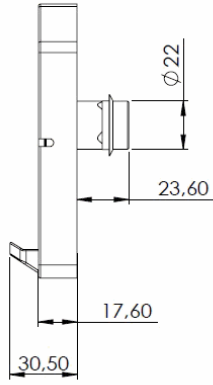

PRODUCT SHEET

Description

Coin Lock F/10 DKK,W/MIC System #01,CPL,LH, Snake SISO Metal
Keys, Black Plastic Body, Coin Entrance & Exit All Blue
Plastic, W/SISO Logo on Lock Body, w/Chrome Plated Rosette

SISO A/S
Mileparken 11
DK-2740 Skovlunde
Denmark
Phone: +45 45 830 900
Fax: +45 45 830 444
E-mail: siso@siso.dk
Web: www.siso.dk

Item number

14.60.271-1

Units	Box	Carton	HS Code	Barcode
Pcs.	6	48	8301300000	 5 704866 052023

LEFT HAND