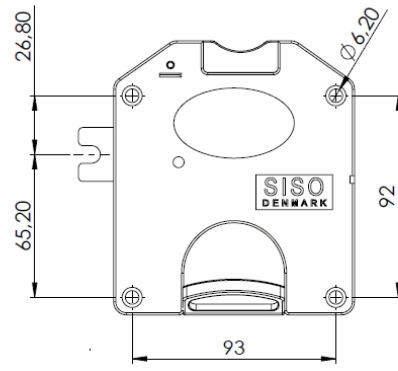

PRODUCT SHEET

Description

Coin Lock F/10 DKK,W/MIC System #01,CPL,LH, Snake SISO Metal
Keys, Black Plastic Body, Coin Entrance & Exit All Blue
Plastic, W/SISO Logo on Lock Body, w/Chrome Plated Rosette

SISO A/S
Mileparken 11
DK-2740 Skovlunde
Denmark
Phone: +45 45 830 900
Fax: +45 45 830 444
E-mail: siso@siso.dk
Web: www.siso.dk

Item number

14.60.271-1

Units	Box	Carton	HS Code	Barcode
Pcs.	6	48	8301300000	 5 704866 052023

LEFT HAND